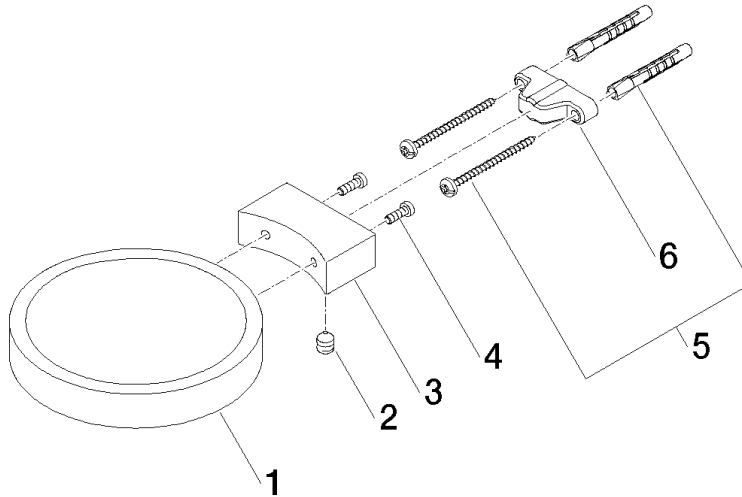

83 410 979

- width 120mm
- height 20 mm
- 145mm projection

Fits: MADISON, MEM, TARA, CL.1, LISSÉ,
VAIA, META, CYO

	Chrome	83 410 979-00
	Brushed Platinum	83 410 979-06
	Platinum	83 410 979-08
	Durabross (23kt Gold)	83 410 979-09
	Dark Chrome	83 410 979-19
	Light Gold	83 410 979-26
	Brushed Light Gold	83 410 979-27
	Brushed Durabross (23kt Gold)	83 410 979-28
	Matte Black	83 410 979-33
	Brushed Bronze	83 410 979-42
	Brushed Champagne (22kt Gold)	83 410 979-46
	Champagne (22kt Gold)	83 410 979-47
	Brushed Chrome	83 410 979-93
	Brushed Dark Platinum	83 410 979-99

83 410 979

mm [inches]

83 410 979

Parts for other finishes can be found here: Brushed Platinum

Spare parts list

No.	Item Number	Name	Quantity used	Delivery time
1	08 17 97 570-00	dish	1	10
2	09 31 11 002 90	pin	1	2
3	08 17 30 502-00	holder	1	10
4	09 30 30 080 90	screw	2	2
5	05 30 31 025 00 90	fixing set	1	2
6	09 17 20 030 90	holder	1	2